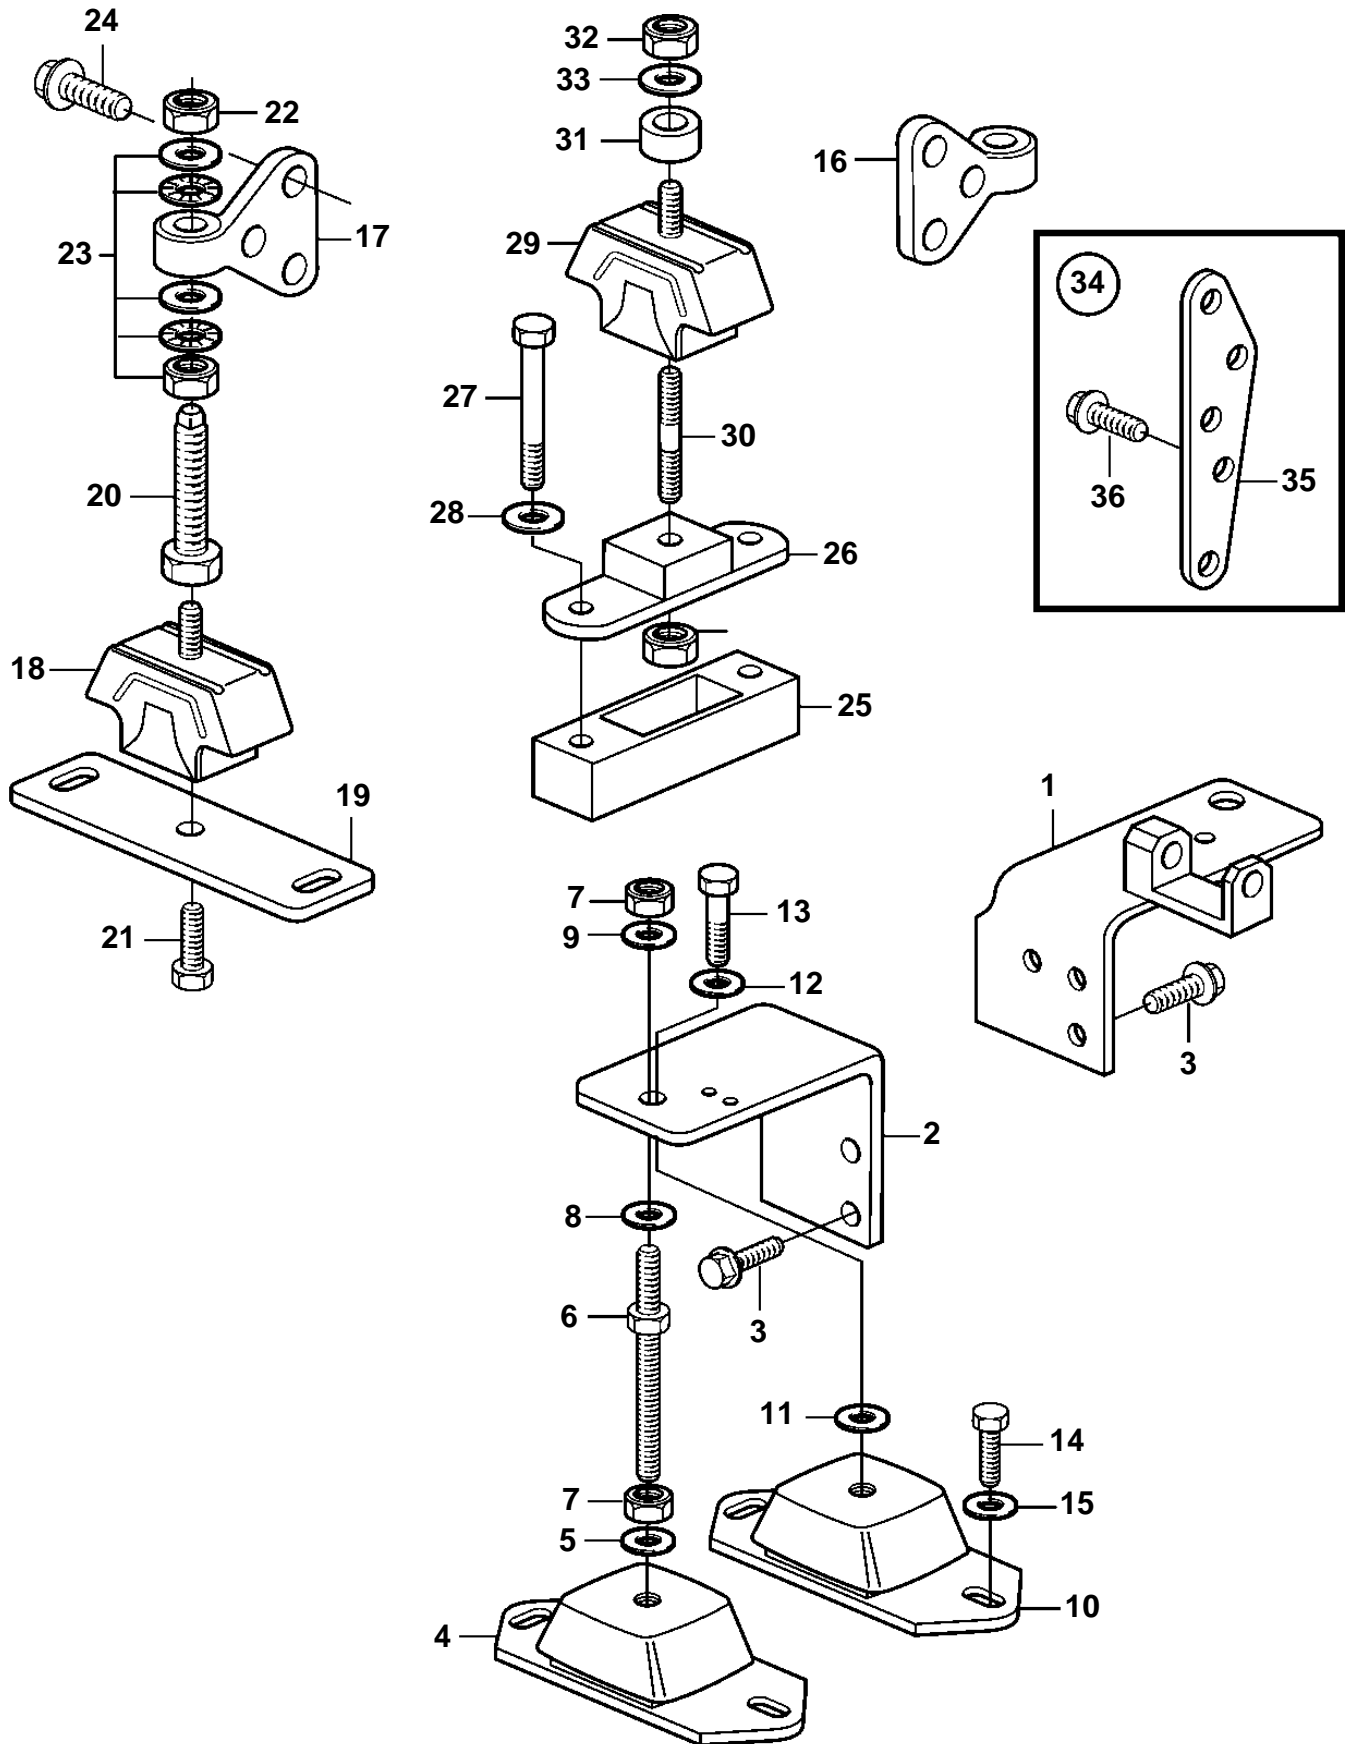

MD2030C, MD2030D

22264

MD2030C, MD2030D

REF	PART NO.	QTY	DESCRIPTION	NOTES
1	3581210	1	Engine mountings, front	P
2	3580397	1	Engine bracket, front	S.B
3	3580398	5	Screw	
10	858161	2	Rubber element	
11	955900	2	Washer	
12	941912	2	Spring washer	
13	959710	2	Screw	
14	963580	4	Screw	
15	976945	4	Washer	(960148)
25	852697	1	Intermediate section	
26	850338	1	Bracket	
27	963590	2	Screw	
28	853095	2	Washer	
29	850405	1	Rubber element	Replaced by 1pc rubber element 858455 and 1pc stud 924075.
	858455	1	Rubber element	
30	924075	1	Stud	
31	852554	1	Bushing	
32	971095	2	Nut	
33	941908	2	Spring washer	